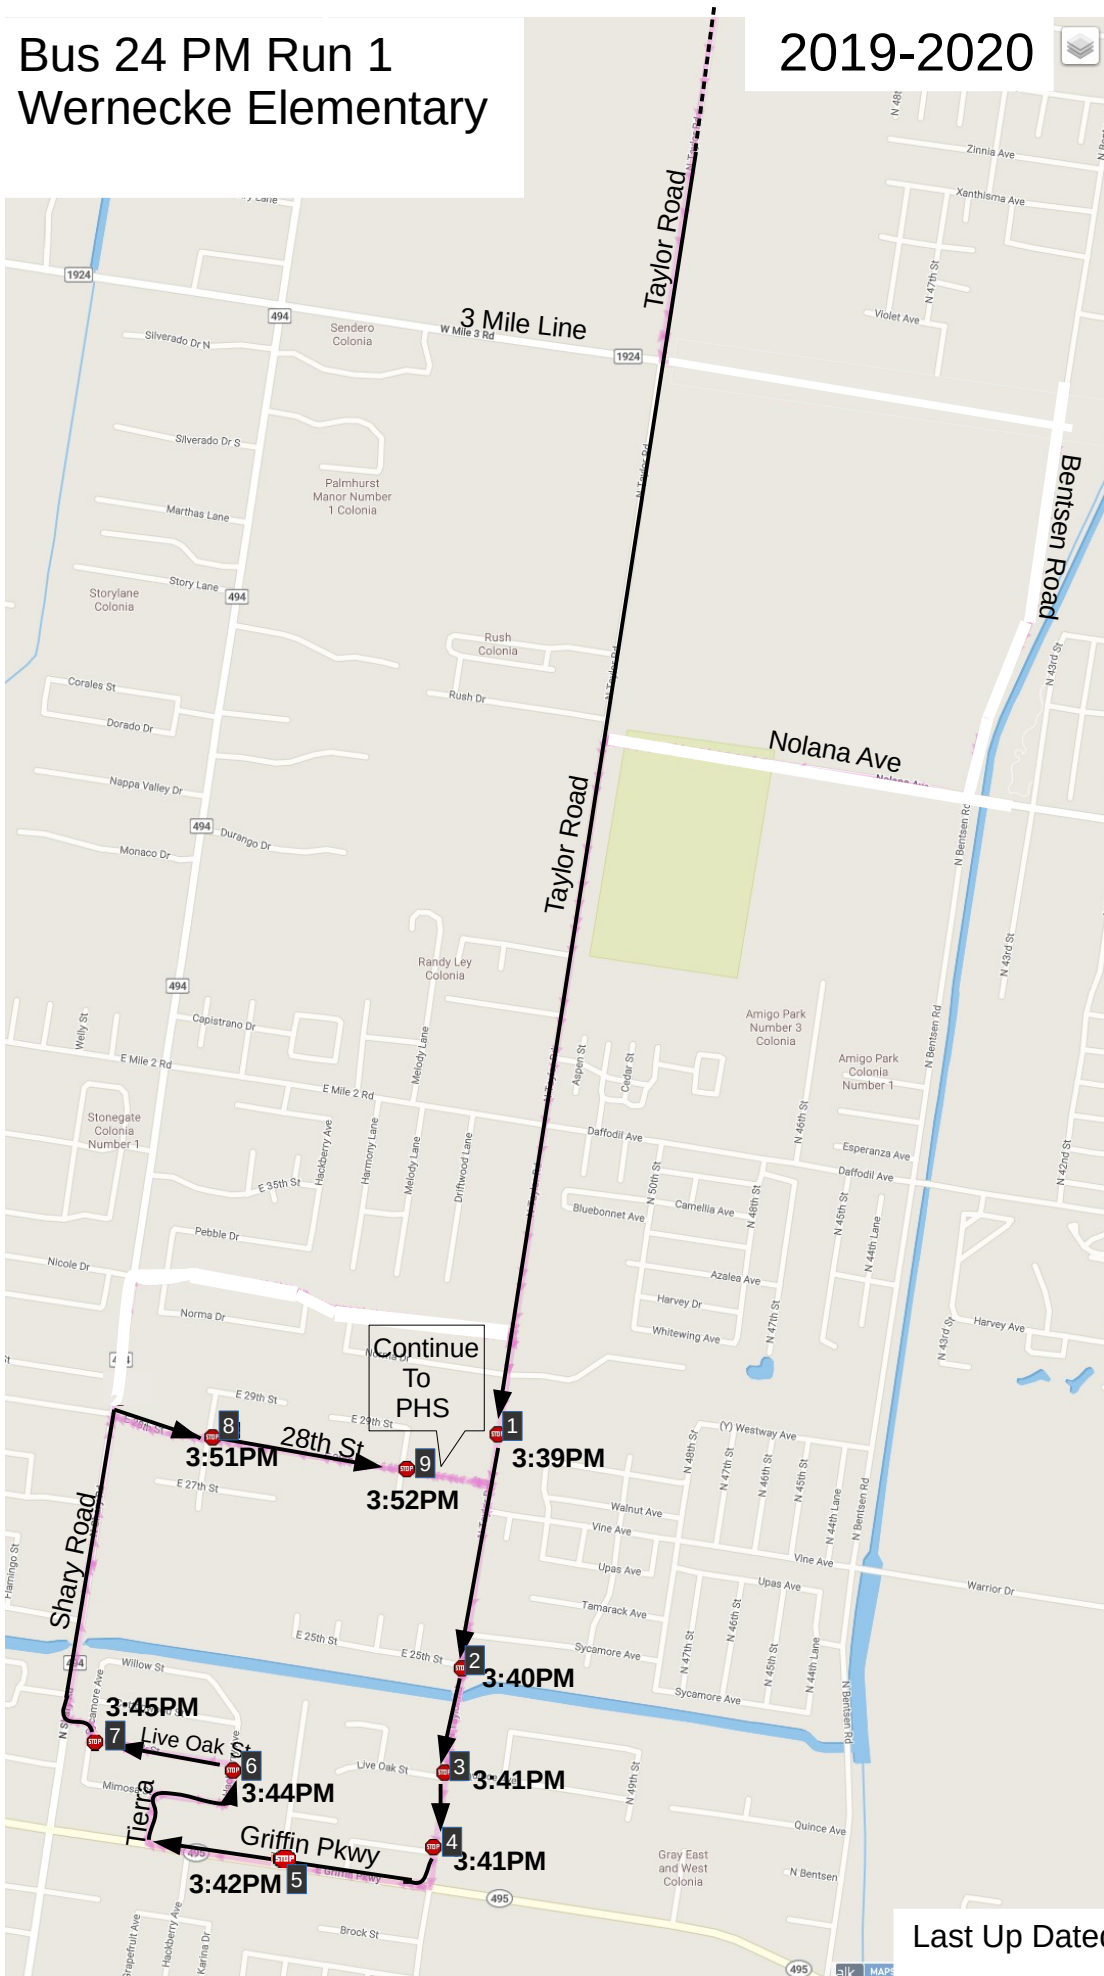

# Bus 24 PM Run 1 Wernecke Elementary

2019-2020

Last Updated On 1/7/20